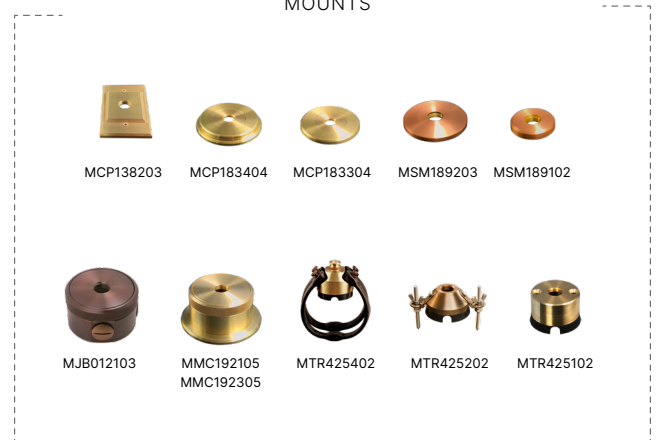

MOUNTS

P. 760.931.2910

O. 2742 Loker Ave. W Carlsbad CA 92010

W. www.auroralight.com

MADE IN USA
WITH DOMESTIC & IMPORTED MATERIALS