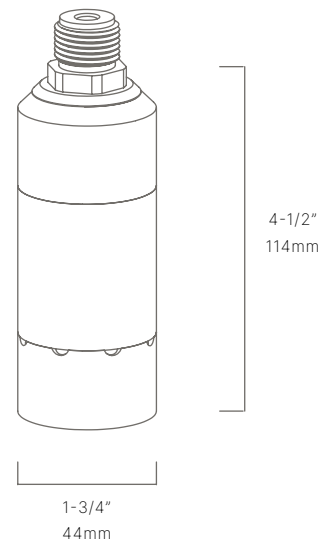

AVAILABLE FINISHES:

NAT
Natural Brass

BLP
Bronze Living Patina

BLPX
Extra Dark Bronze Living Patina

NI
Nickel PVD

| | |
|--------------------|------------------------------------|
| FIXTURE DIMENSIONS | L4-1/2" x D1-3/4" |
| LIGHT SOURCE | Included LM11 LED Module |
| COLOR TEMPERATURES | 2700K, 3000K |
| WATTAGES | 6W, 8W, 12W |
| CRI (RA) | 80 CRI |
| VOLTAGE | 12V |
| DELIVERED LUMENS | 345lm (3000K) |
| DIMMABLE | Yes, Dim to <10% via Transformer |
| DRIVER | Yes, 12V Integral Constant Current |
| TRANSFORMER | No, 12V AC/DC Transformer Required |
| MOUNT | Included 1/2" Thread |
| ACCESSORIES | Yes, Not Included |
| OPTICS | Yes, Included 15°, 25°, 40° & 60° |
| FINISH | Included Natural Brass |
| MATERIAL | Brass |
| WIRE LENGTH | 24" |
| LOCATION | Exterior Wet |
| CERTIFICATIONS | UL, IP66, IP67, Dark Sky |

*For complete warranty terms, please visit: www.auroralight.com/warranty/

P. 760.931.2910

O. 2742 Loker Ave. W Carlsbad CA 92010

W. www.auroralight.com

1-3/4"
44mm

4-1/2"
114mm

MADE IN USA
WITH DOMESTIC & IMPORTED MATERIALS